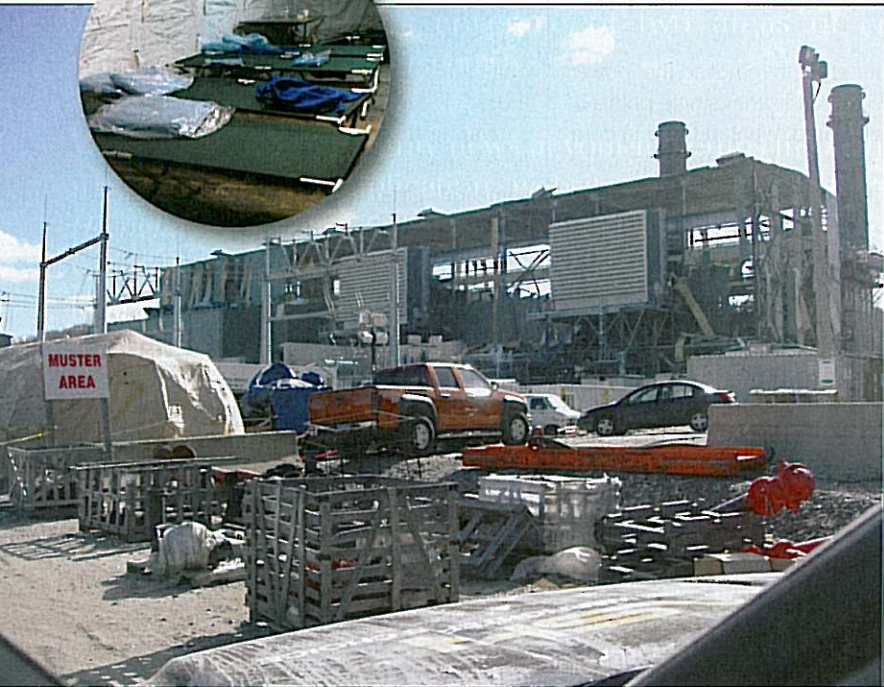

dense urban areas, seaside docking areas with giant cruise ships and container vessels, the Whistler ski resort and other key Vancouver 2010 Olympic Games venues. (Source: Presagis)

Hannah to manage justice and law enforcement programs.

Drash supports search and rescue efforts following plant explosion

The Connecticut Department of Public Health and Middletown Office of Emergency Management deployed shelters and lightweight field hospitals by DHS Technologies LLC, Orangeburg, NY, following the Feb. 7 explosion at the Klean Energy Systems plant in Middletown, Conn.

Personnel from Middletown's Office of Emergency Management and the state's Department of Public Health set up two DRASH shelters to support their efforts. Rescue workers organized and executed operations from a 249-square-foot DRASH 3XB Shelter, which, booted to a fire command vehicle, served as an incident command post at the scene of the explosion. Connecticut Gov. M. Jodi Rell (R) also received her first briefing inside that command post.

Nearby, workers were briefed inside a 413-square-foot DRASH Shelter. The shelter was later converted into sleeping quarters for responders who remained on site overnight. (Source: DHS Technologies LLC)